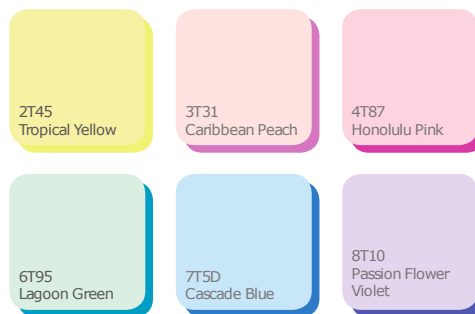

Perspex® Cast Acrylic Sheet Vario

Available in 5mm

Perspex® Vario creates a sense of movement and energy. As the angle of vision shifts the change in edge colour gives an even greater depth to these intrinsically exotic tints.

Designed for use in interior applications such as Point of Sale, display units, signs, furnishings and light fittings, Perspex® Vario is the ideal material for the most audacious projects. The six transparent colours with a striking vivid edge which make up the Perspex® Vario range take us on an unforgettable journey to new horizons where the magic of the tropics is embodied.

Tropical Yellow – fresh and dazzling

Caribbean Peach – pure and soft

Honolulu Pink - to set the mood swinging

Lagoon Green – soothing and delicate

Cascade Blue - the perfect blue of the southern seas

Passion Flower Violet – an engaging, vibrant tone

Available in